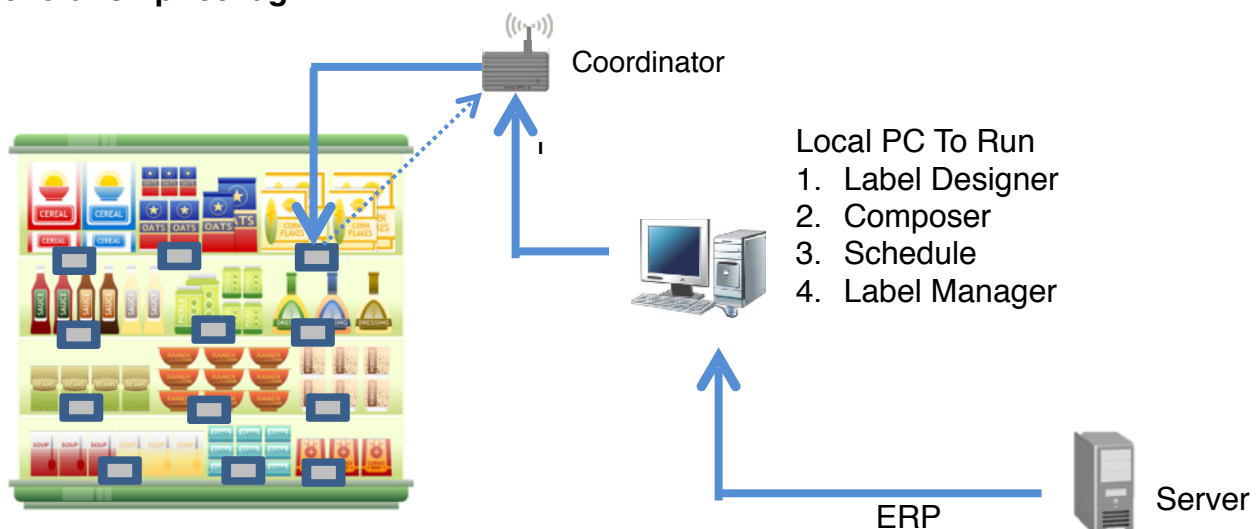

P56205/ 56206

5.65" Electronic Shell Tag

5.65" Electronic Shell Tag

Introducing the TeamUC 5.65" EST. The TeamUC 5.65" Electronic Shelf Tag is a low powered, easy to read display that will surely attract attention from its shoppers. Comes in Black, White and Red colors, and contents could easily be updated from a remote area such as a back office or a central location. The TeamUC 5.65" EST is perfectly suited to be used in grocery stores, retails stores, or pretty much any store with a price tag. You can't go wrong with this next generation price tag.

Features

- Wide Viewing Angle
- Amazing Clarity under the sunlight
- Build-in Battery indicator
- RSSI on display while deployment
- OTA Firmware capable
- Bi-Directional Data Transmission